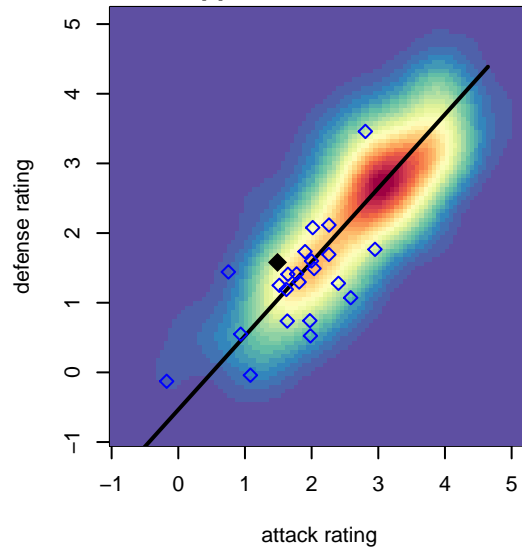

MVP Rapids Navy B01

Maple Valley SA
 Maple Valley, WA
 B01 total strength=1243
 attack=4.43 defense=4.85
 fall league = PSPL Classic 2 U16
 notes= Caldwell 2014;

alt names used:
 MAPLE VALLEY PREMIERMVP RAPIDS 01
 MVP Rapids 01
 MVP Rapids '01 Navy
 MVP Rapids 01
 MVP RAPIDS B01 (WA)

Venues played:
 2016 RVS Classic BU16
 2016 KITG BU16-17 Green
 2016 Central WA Super Cup U16 Gold
 2016 Labor Day Cup BU16 Silver
 2016 PSPL Classic 2 U16
 2016 WA Cup HS Silver U16

MVP Rapids Navy B01
 Dots are actual minus expected GF (blue circles) and GA (red triangles).
 Blue line is smoothed change in attack strength. Red is smoothed change in defense strength.

**attack and defense variance (black dot)
relative to other teams
and top 10 in region**

**attack and defense rating
relative to others at age
and all opponents in last 13 months**

Performance relative to 13 month average