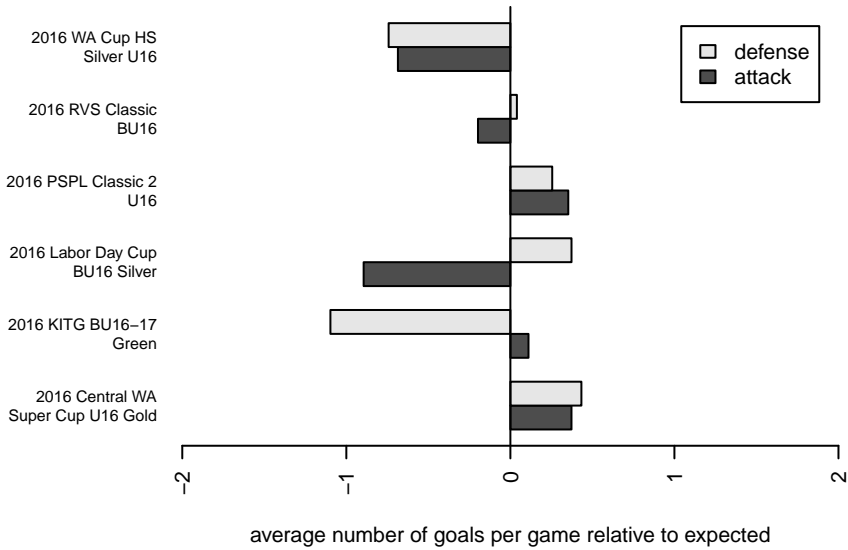

Venues played:
 2016 RVS Classic BU16
 2016 KITG BU16-17 Green
 2016 Central WA Super Cup U16 Gold
 2016 Labor Day Cup BU16 Silver
 2016 PSPL Classic 2 U16
 2016 WA Cup HS Silver U16

MVP Rapids Navy B01
 Dots are actual minus expected GF (blue circles) and GA (red triangles).
 Blue line is smoothed change in attack strength. Red is smoothed change in defense strength.

**attack and defense variance (black dot)
relative to other teams
and top 10 in region**

**attack and defense rating
relative to others at age
and all opponents in last 13 months**

Performance relative to 13 month average