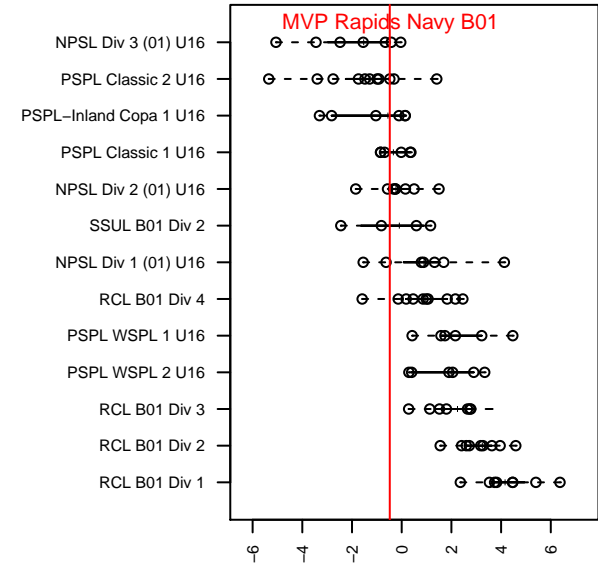

Venues played:
 2016 RVS Classic BU16
 2016 KITG BU16-17 Green
 2016 Central WA Super Cup U16 Gold
 2016 Labor Day Cup BU16 Silver
 2016 PSPL Classic 2 U16
 2016 WA Cup HS Silver U16

MVP Rapids Navy B01
 Dots are actual minus expected GF (blue circles) and GA (red triangles).
 Blue line is smoothed change in attack strength. Red is smoothed change in defense strength.

**attack and defense variance (black dot)
relative to other teams
and top 10 in region**

**attack and defense rating
relative to others at age
and all opponents in last 13 months**

Performance relative to 13 month average