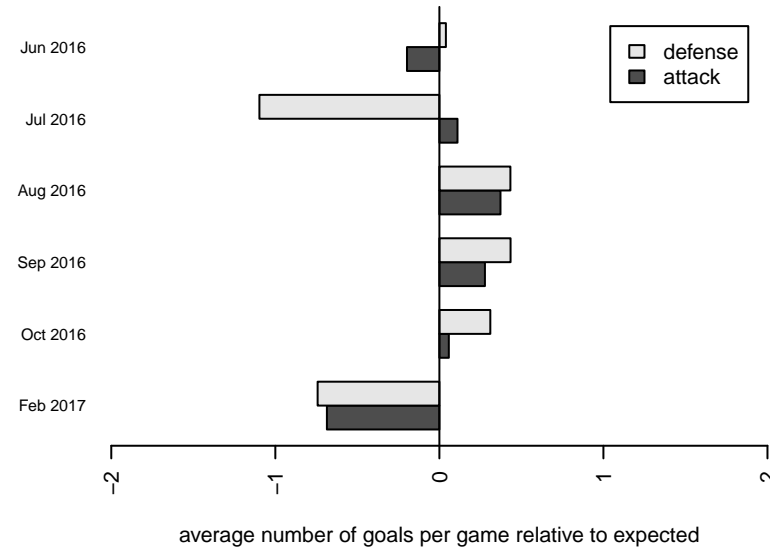

Performance relative to 13 month average