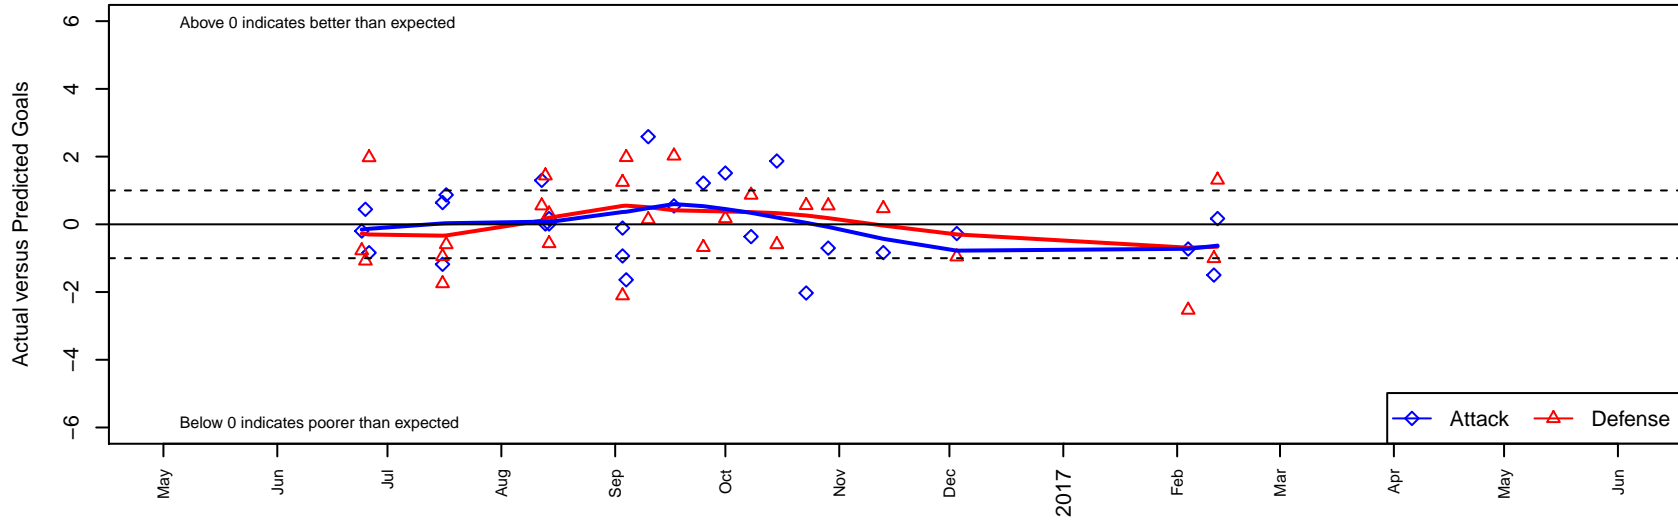

MVP Rapids Navy B01

Maple Valley SA
 Maple Valley, WA
 B01 total strength=1243
 attack=4.43 defense=4.85
 fall league = PSPL Classic 2 U16
 notes= Caldwell 2014;

alt names used:
 MAPLE VALLEY PREMIERMVP RAPIDS 01
 MVP Rapids 01
 MVP Rapids '01 Navy
 MVP Rapids 01
 MVP RAPIDS B01 (WA)

Venues played:
 2016 RVS Classic BU16
 2016 KITG BU16-17 Green
 2016 Central WA Super Cup U16 Gold
 2016 Labor Day Cup BU16 Silver
 2016 PSPL Classic 2 U16
 2016 WA Cup HS Silver U16

MVP Rapids Navy B01
 Dots are actual minus expected GF (blue circles) and GA (red triangles).
 Blue line is smoothed change in attack strength. Red is smoothed change in defense strength.

**attack and defense variance (black dot)
relative to other teams
and top 10 in region**

**attack and defense rating
relative to others at age
and all opponents in last 13 months**

Performance relative to 13 month average